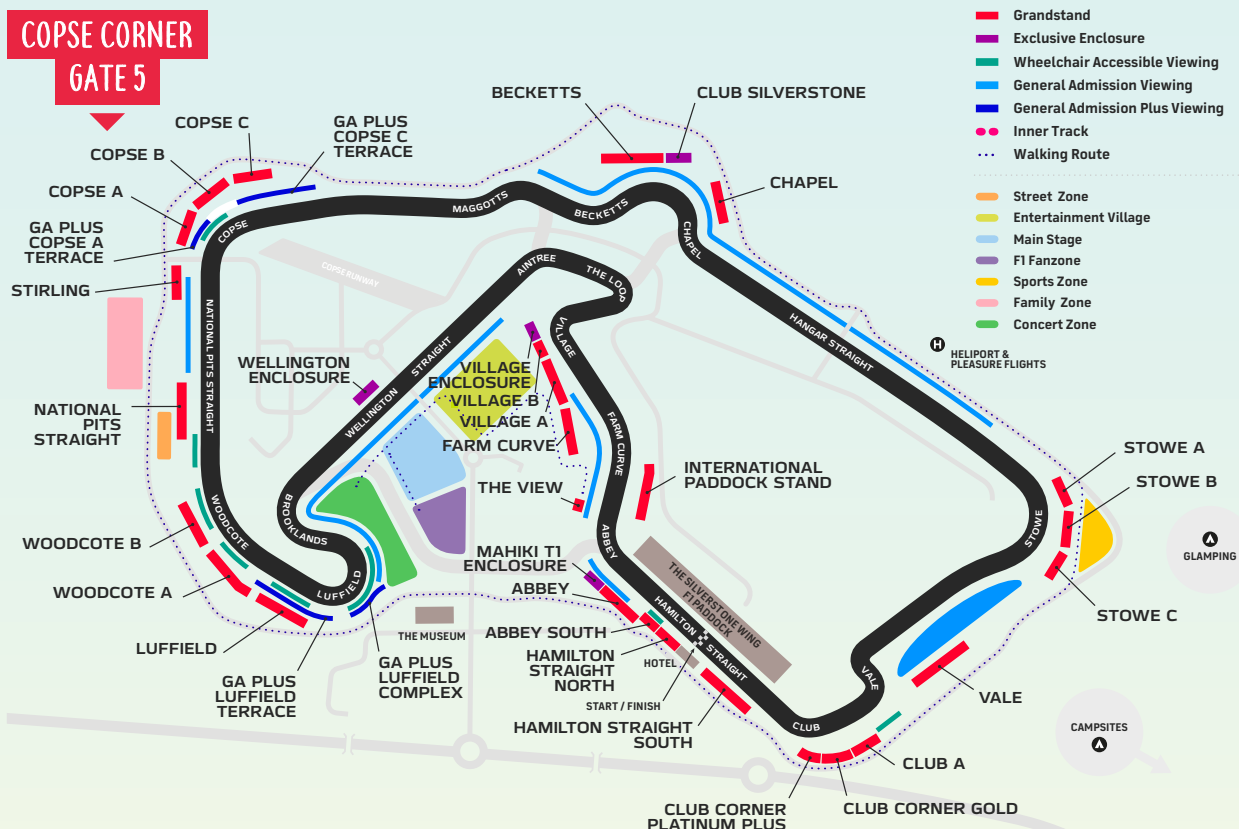

Directions TO THE CIRCUIT

DIRECTIONS TO COPSE CORNER (GATE 5):

- TURN LEFT OUT OF CAMPSITE (ONTO TOWCESTER ROAD)
- FOLLOW FOOTPATH
- CONTINUE OVER DOUBLE ROUNDABOUT (ONTO BRACKLEY ROAD)
- TURN LEFT OPPOSITE HIGH STREET AND SILVERSTONE VILLAGE SIGN TO SILVERSTONE CIRCUIT CAR PARKS/MARSHALS CAMPSITE ETC.
- FOLLOW LANE TO COPSE CORNER

ALTERNATIVELY THERE IS A TAXI SERVICE AVAILABLE TO TAKE YOU TO AND FROM THE CIRCUIT (SMALL FEE APPLIES). TIMES ARE AVAILABLE ON THE CAMPSITE BUS STOP SIGN AND MAY VARY DUE TO THE TRAFFIC MANAGEMENT SYSTEM.

HAMILTONFIELDS
silverstonecamping

WWW.HAMILTONFIELDS.CO.UK 07967 604778 OR 07801 860732 #HAMILTONFIELDSCAMPSITE